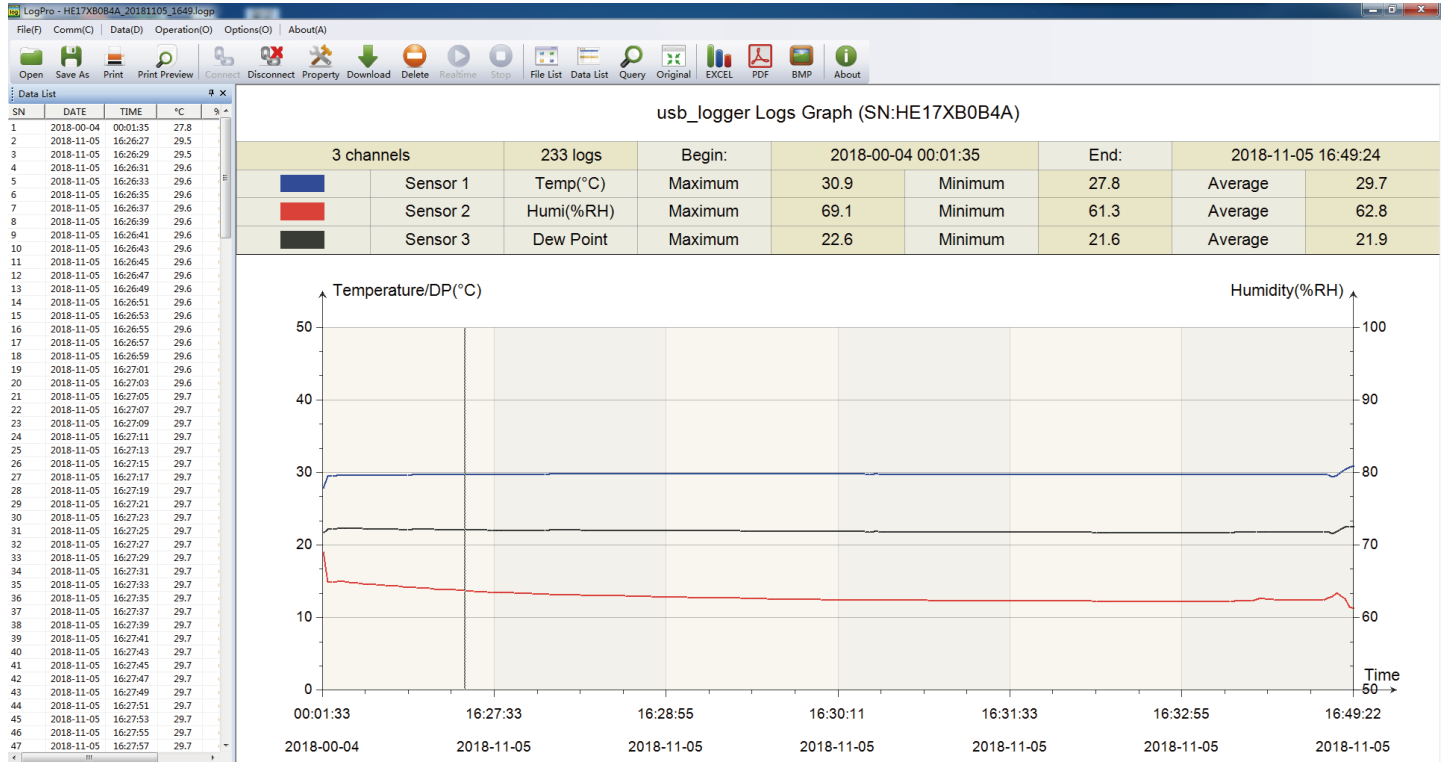

Resolution	Temperature: 0.1°C / Humidity: 0.1%RH
Power supply	1/2AA, 3.6V Lithium battery
Battery Life	1 year
IP Rating	IP67
Log Interval	2S to 24h
Display	LCD display
LCD Size	18mm×13.5mm (0.7"×0.53"inch)
Dimensions	125mm×28mm×22mm (4.92"×1.1"×0.86"inch)
Weight	62g
Accessories	ToAnalyzer CD, User Manual, Battery.

Optional Accessories

Model List

Model	HE173	HE174
Temperature accuracy	±0.5°C (±0.9°F)	±0.3°C (±0.6°F)
Humidity accuracy	±5%RH	±3%RH
Record volume	43000	
Measuring range	-30~70°C/0~100%RH	

Applications

It has been widely used in cold-chain transportation, HVAC refrigerators, electrical industry, medical industry as well as laboratories.

Logpro Recorder Analysis Software

Logpro software is Huatu temperature and humidity recorder dedicated data analysis software, beautiful interface, elegant, easy to use and efficient, the software is very comprehensive, can logger attribute settings, download logger data, graphically analyze data, export the data to Excel / pdf / BMP and other for mats.

usb_logger				
SN	Time	Temp(°C)	Humi(%RH)	Dew Point
1	2018-11-06 10:41:20	29.5	62.6	21.6
2	2018-11-06 10:42:20	29.4	62.5	21.5
3	2018-11-06 10:43:20	29.3	62.8	21.5
4	2018-11-06 10:44:20	29.2	62.8	21.4
5	2018-11-06 10:45:20	29.1	63.0	21.3
6	2018-11-06 10:46:20	29.0	63.3	21.3
7	2018-11-06 10:47:20	28.9	63.3	21.2
8	2018-11-06 10:48:20	28.9	63.5	21.3
9	2018-11-06 10:49:20	28.8	63.5	21.2
10	2018-11-06 10:50:20	28.7	63.7	21.1
11	2018-11-06 10:51:20	28.7	63.9	21.2
12	2018-11-06 10:52:20	28.6	63.9	21.1
13	2018-11-06 10:53:20	28.6	63.5	21.0
14	2018-11-06 10:54:20	28.5	63.7	20.9
15	2018-11-06 10:55:20	28.5	64.1	21.1
16	2018-11-06 10:56:20	28.5	64.2	21.1